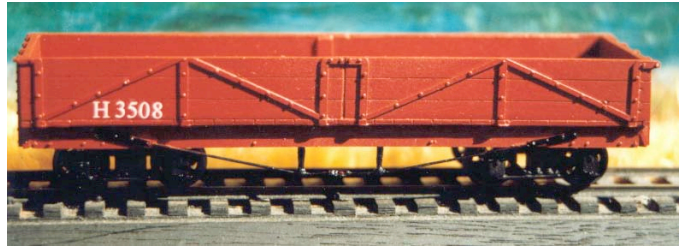

SC14 "H" BOGIE WOODEN OPEN WAGON
(INNISFAIL TRAMWAY)