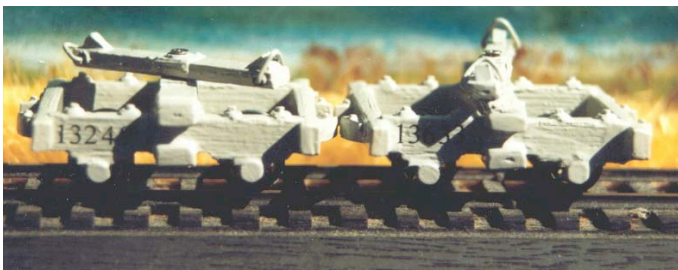

SC17 LOG BUNKER PEWTER WAGONS (2 per kit)
(INNISFAIL TRAMWAY)