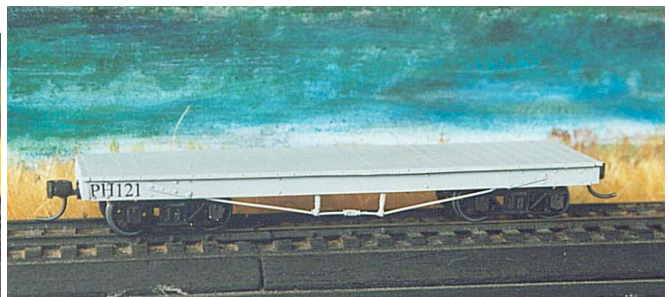

SC18 "PH" BOGIE WOODEN FLAT WAGON
(INNISFAIL TRAMWAY)