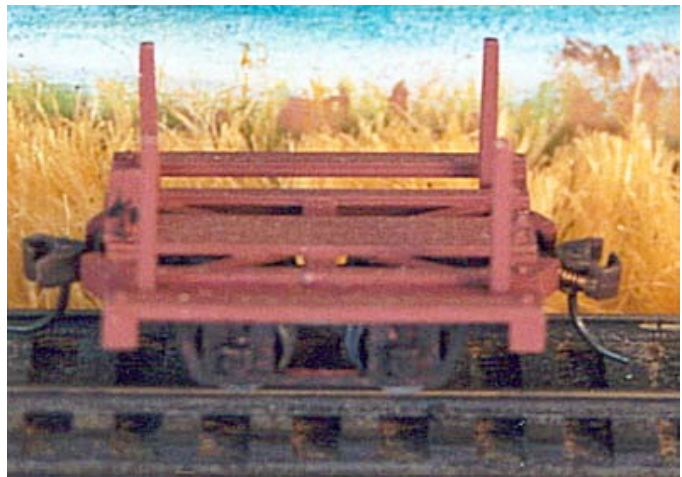

## RJ Models: Producer of Innisfail Tramway Rollingstock and Accessories

SC13 20-FOOT BOGIE COVERED IN COACH  
(INNISFAIL TRAMWAY)

SC14 "H" BOGIE WOODEN OPEN WAGON  
(INNISFAIL TRAMWAY)

SC15 PEWTER MORETON CANE BIN  
(MORETON MILL NAMBOUR)